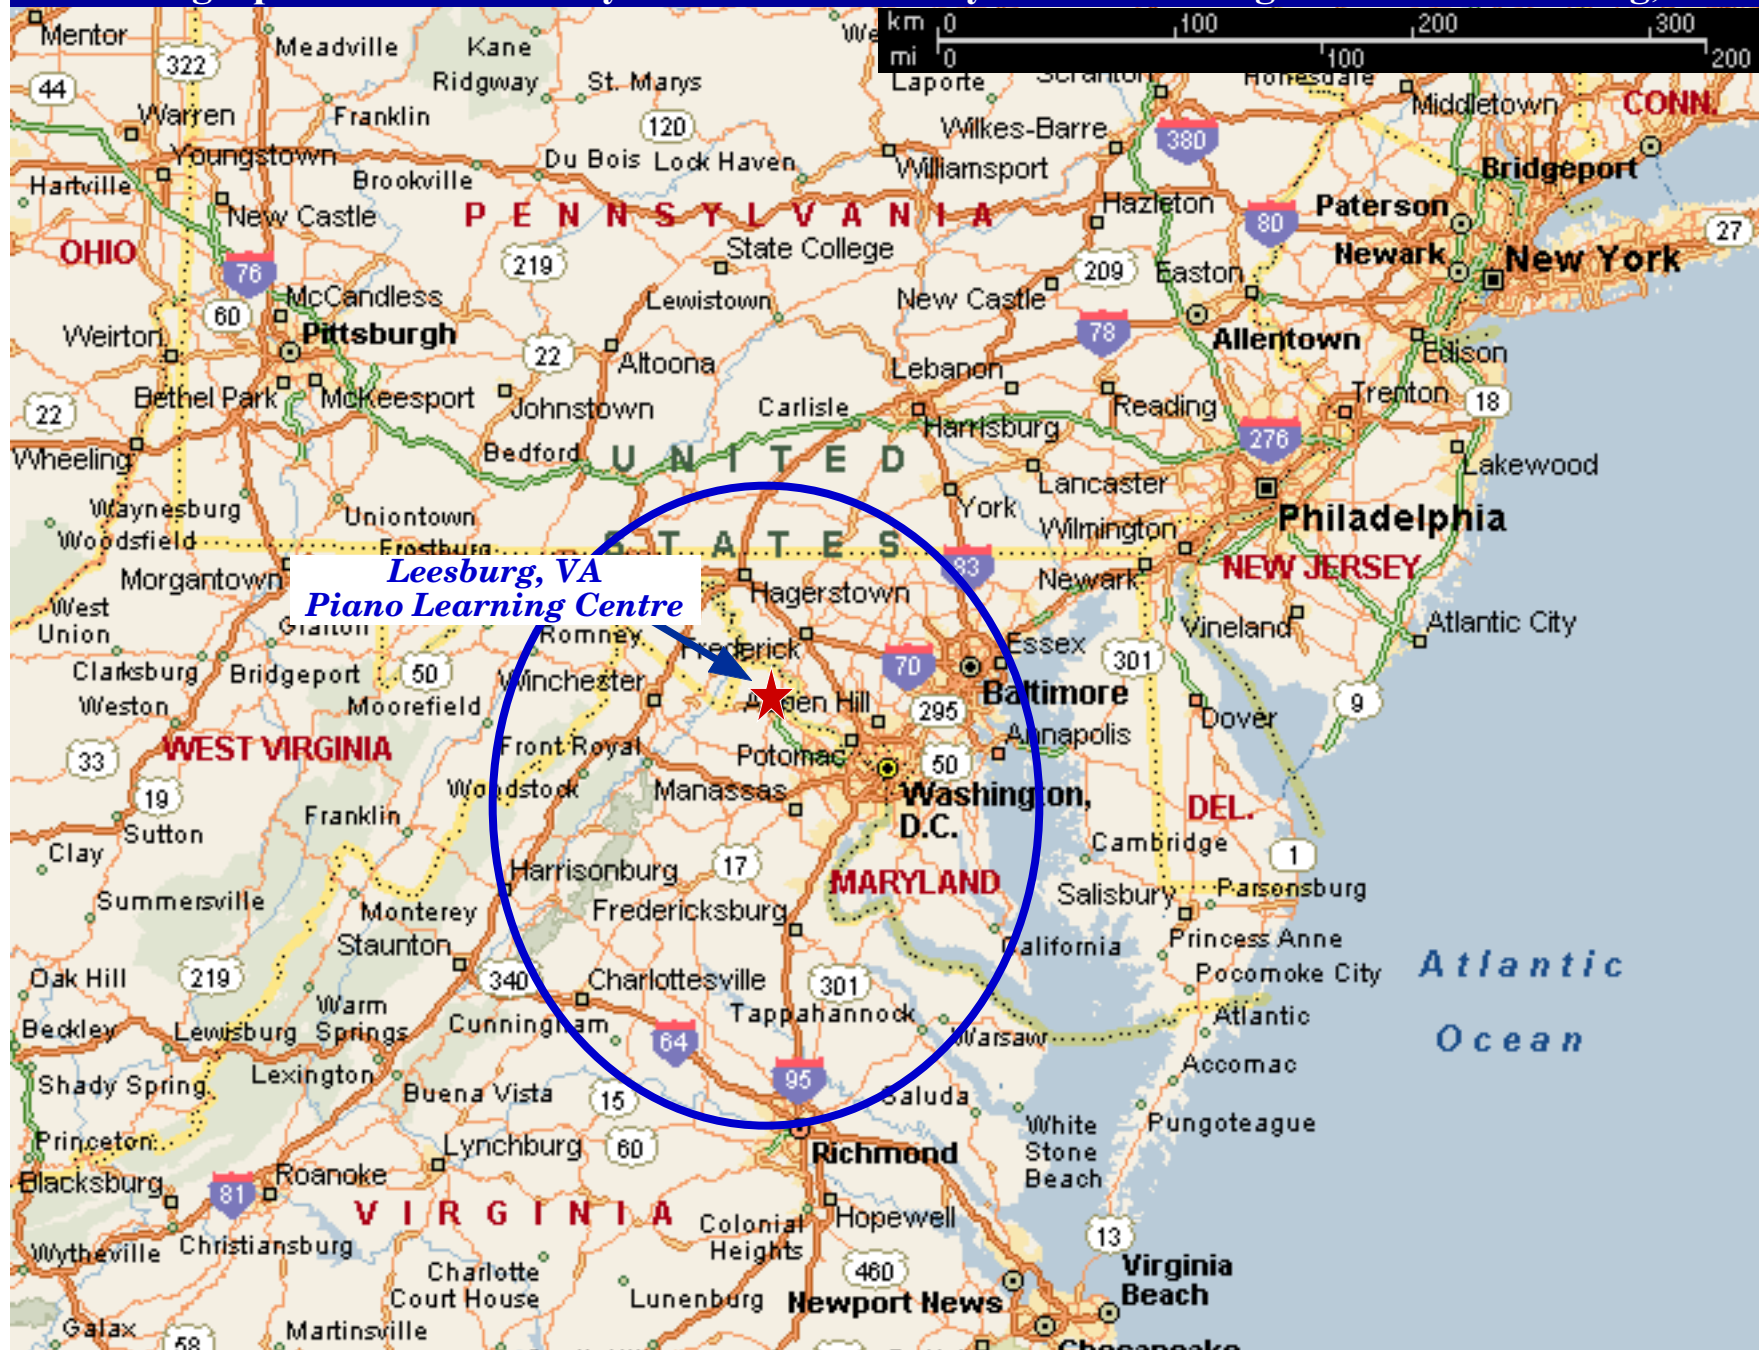

# The Geographic Area Served by our Piano and Keyboard Learning Centre in Leesburg, VA

*Above within the blue circle is the area from which our students are located. If you reside within this area, you too can take advantage of Dr. Ken's award winning teaching technique .*